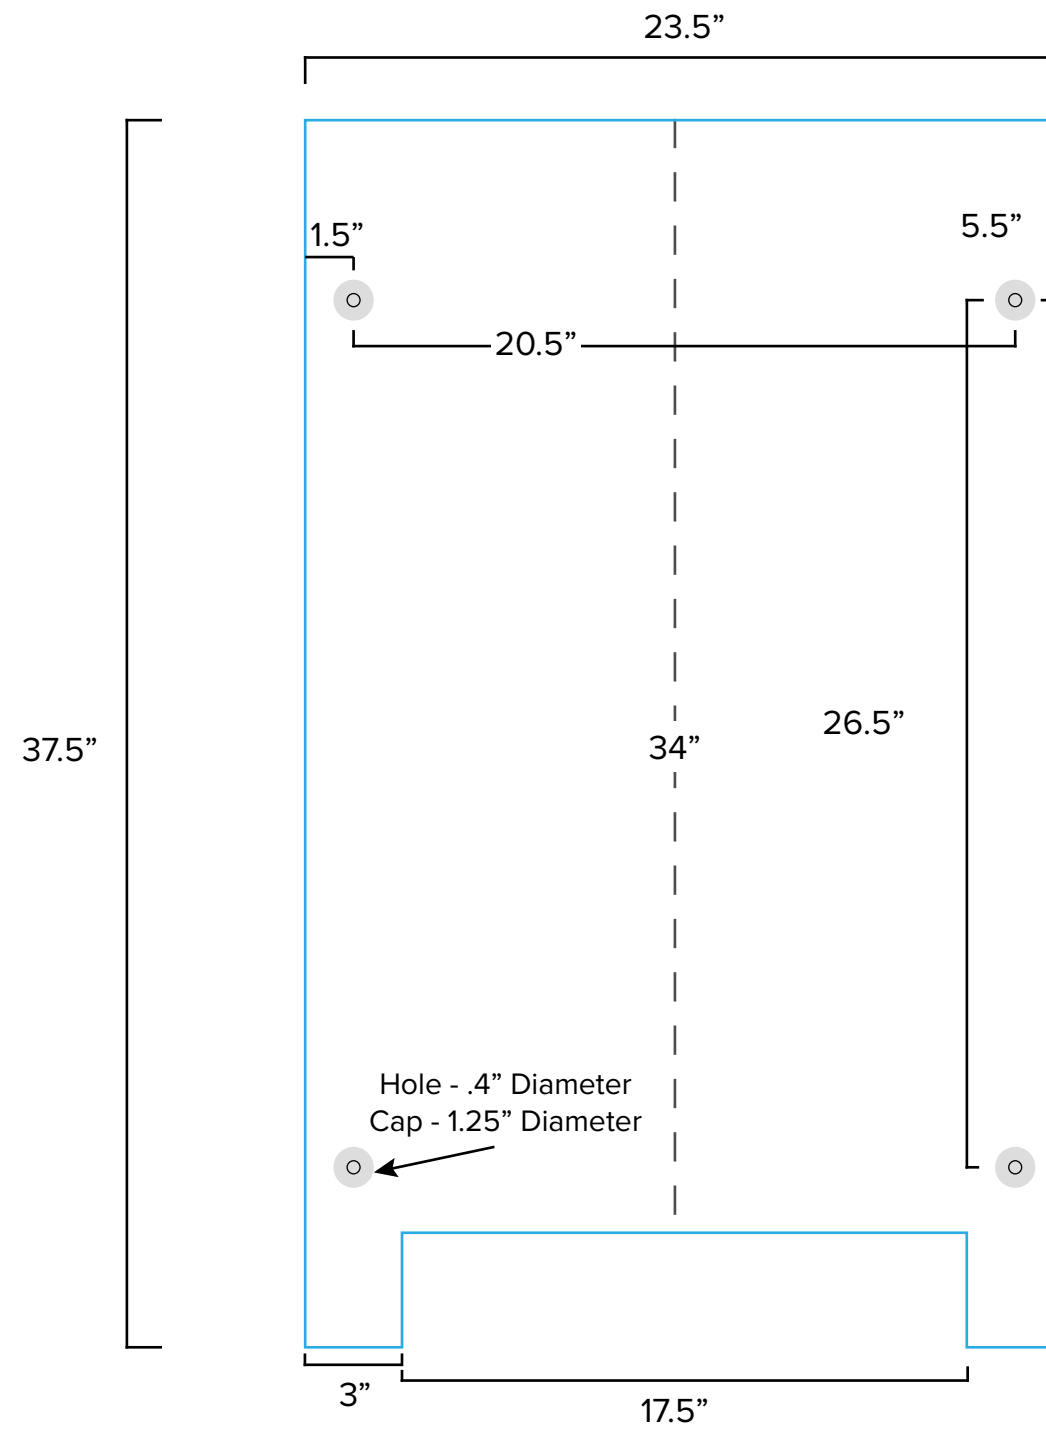

Graphic Template Portable Counter – Vinyl Graphic

Image Area
23.5" W x 37.5" H

Vinyl Graphic

NOTE: All Raster Art (jpg, tiff,psd, png, etc.) must be at least 100 dpi at print size.

Standard kits are often customized. Please check with Customer Service to ensure that this template matches your specific job.